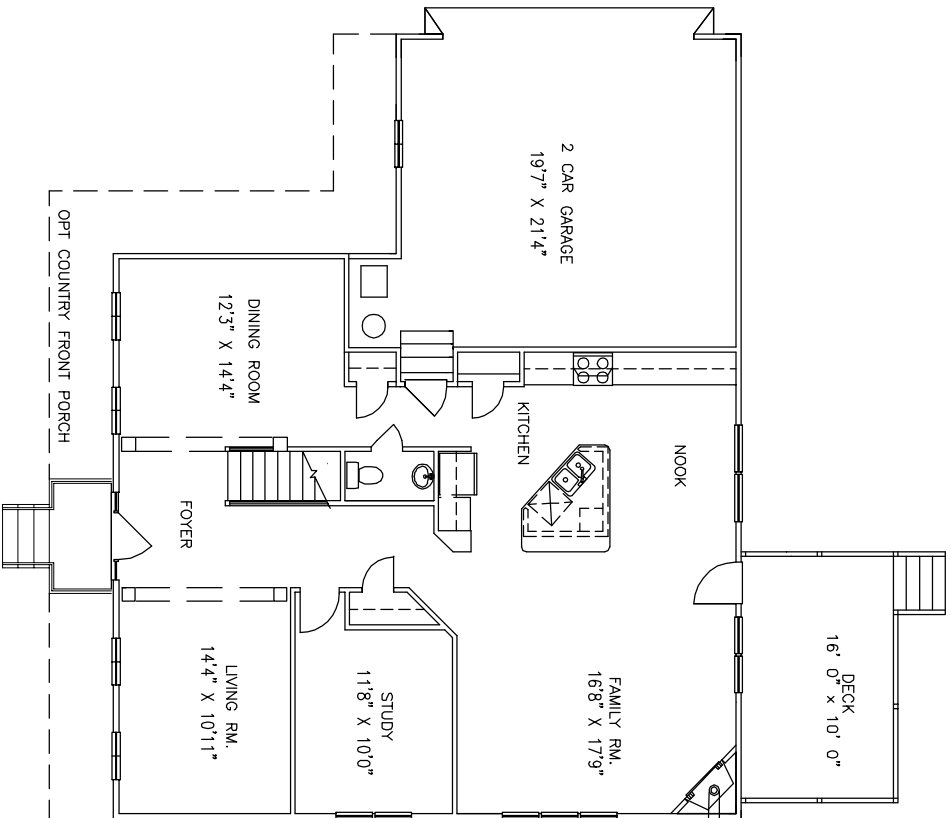

FRONT ELEVATION
THE HARTWOOD

ALTERNATE ELEVATION

Builders/Developers
9671 SLIDING HILL RD ASHLAND, VA 23005
Business Phone (804) 550-4717
Copyright Stern Homes
REVISED DATE: 6/9/05

OPTIONAL SUNROOM

FIRST FLOOR