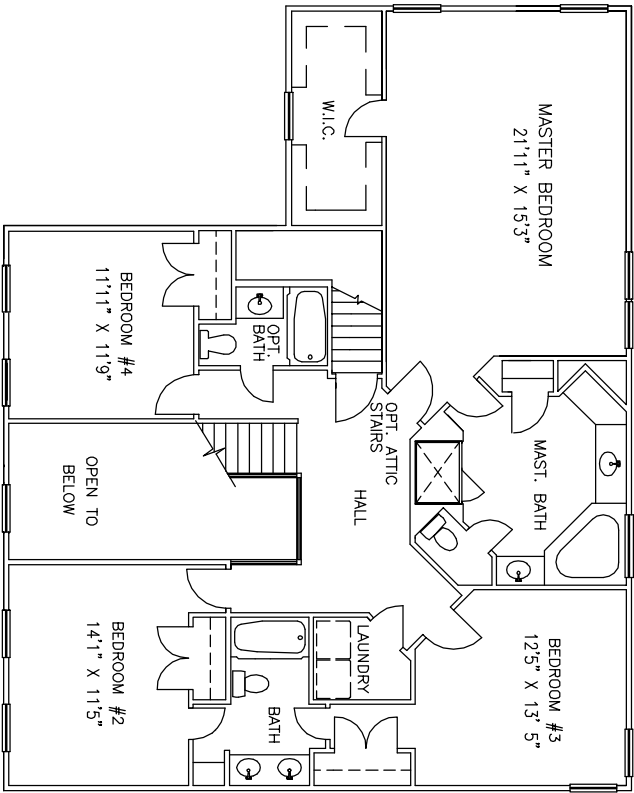

SECOND FLOOR
THE HARTWOOD

Builders/Developers
9671 SLIDING HILL RD ASHLAND, VA 23005
Business Phone (804) 550-4717
Copyright Stern Homes
REVISED DATE: 6/9/05