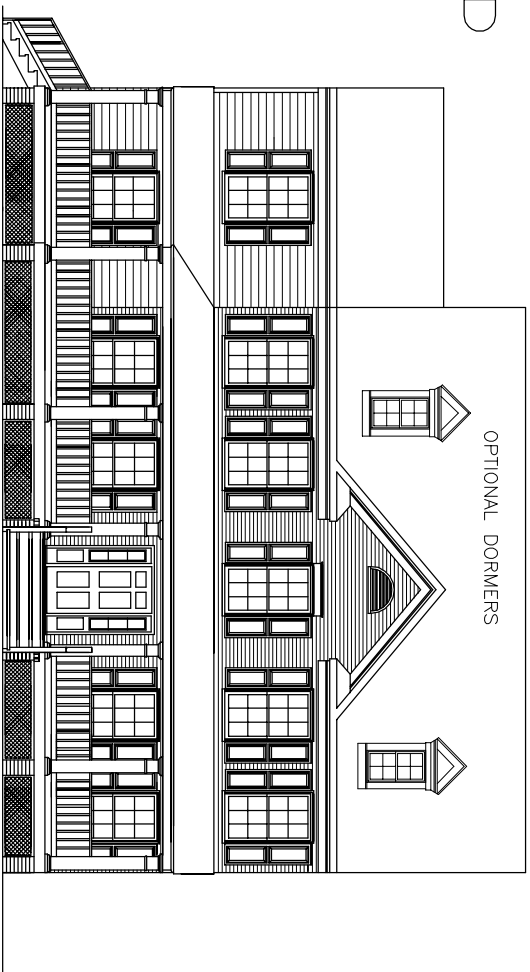

FRONT ELEVATION
THE HARTWOOD

ALTERNATE ELEVATION

Builders/Developers
9671 SLIDING HILL RD ASHLAND, VA 23005
Business Phone (804) 550-4717
Copyright Stern Homes
REVISED DATE: 6/9/05

OPTIONAL SUNROOM

FIRST FLOOR