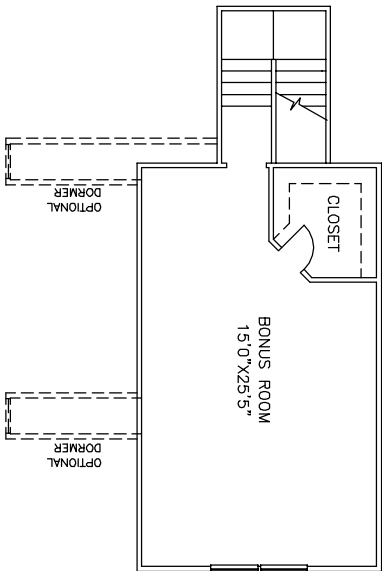

THE HARTWOOD

Builders/Developers

9671 SLIDING HILL RD ASHLAND, VA 23005

Business Phone (804) 550-4717

Copyright Stern Homes

REVISED DATE: 6/9/05

OPTIONAL
THIRD FLOOR

SECOND FLOOR
THE HARTWOOD