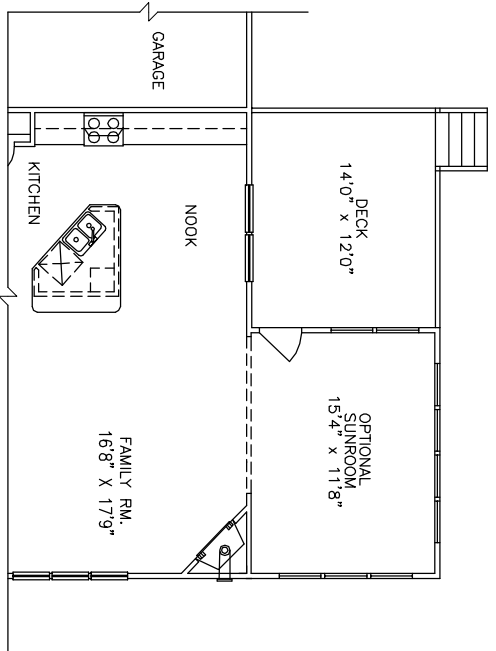

FRONT ELEVATION
THE HARTWOOD

ALTERNATE ELEVATION

Builders/Developers
9671 SLIDING HILL RD ASHLAND, VA 23005
Business Phone (804) 550-4717
Copyright Stern Homes
REVISED DATE: 6/9/05

OPTIONAL SUNROOM

FIRST FLOOR